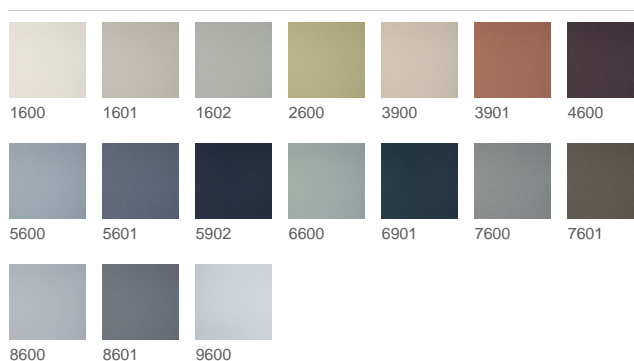

Epuri DELIWALL

Item number 47274

Product description

Epuri is the plain basic in the DELIUS wallcovering collection. With its light, two-tone linen structure and matt surface, it comes extremely close to a painted wall, but is much less sensitive and more durable than a coat of paint. Its antibacterial properties paired with its classic design and robustness make Epuri the perfect wallcovering for the health and care sector too.

Technical Details

Width	ca. 137 cm
Weight	ca. 460 g/m ²
Composition	Vinyl on polycotton
Installation	Reversible Hang
Repeat Pattern	Random Match
Roll length	30 m
Flame retardancy	B - s2, d0

State 2024-04-29