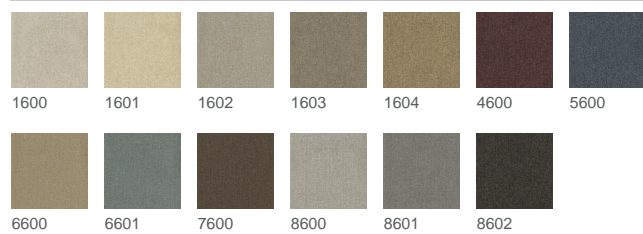

Laron DELIWALL

Item number 47296

Product description

The texture of the Laron DELIWALL wallpaper is based on a classic fishbone pattern, which is mainly found in woollen items, such as our Oxford article. The interplay of texture and matt surface gives Laron a homely cosiness to any room (living trend hygge, cocooning). The 13 colors with a slight mélange include beautifully graduated natural tones.

Technical Details

Width	ca. 137 cm
Weight	ca. 460 g/m ²
Composition	Vinyl on Polycotton
Installation	Reversible Hang
Repeat Pattern	Random Match
Roll length	30 m
Flame retardancy	B - s2, do

State 2024-04-28